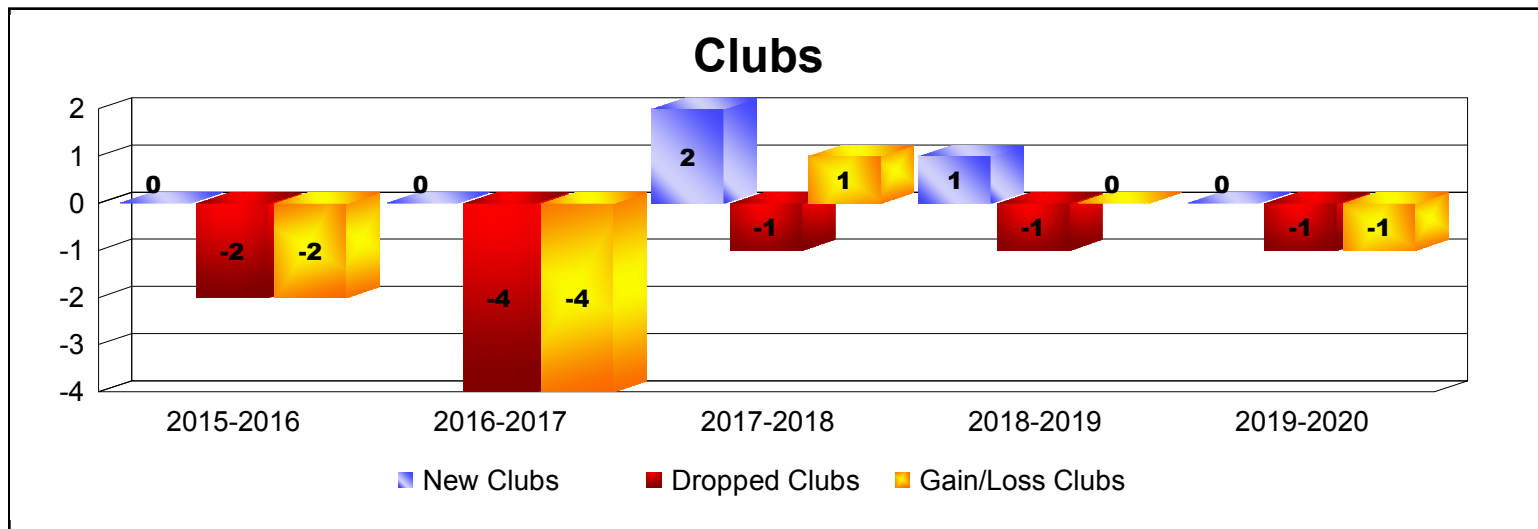

Year	New Clubs	Dropped Clubs	Gain/ Loss Clubs	New Members	Charter Members	Reinstate Members	Transfer Members	Total Member Added	Total Members Dropped	Gain/ Loss Members
2015-2016	0	-2	-2	132	0	19	1	152	-127	25
2016-2017	0	-4	-4	132	1	0	7	140	-178	-38
2017-2018	2	-1	1	109	42	4	8	163	-176	-13
2018-2019	1	-1	0	97	33	7	8	145	-141	4
2019-2020	0	-1	-1	65	6	3	1	75	-79	-4
Average	1	-2	-1	107	16	7	5	135	-140	-5

Year	New Clubs	Dropped Clubs	Gain/ Loss Clubs	New Members	Charter Members	Reinstate Members	Transfer Members	Total Member Added	Total Members Dropped	Gain/ Loss Members
2015-2016	0	0	0	4	0	0	0	4	-2	2
2016-2017	0	0	0	3	0	0	0	3	-10	-7
2017-2018	0	0	0	4	0	0	0	4	-12	-8
2018-2019	0	0	0	8	0	0	0	8	-8	0
2019-2020	0	0	0	4	0	0	0	4	-2	2
Average	0	0	0	5	0	0	0	5	-7	-2