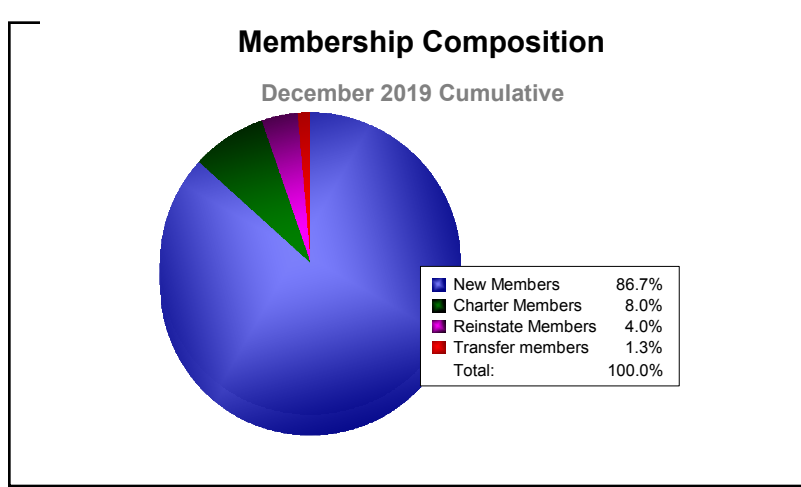

Year	New Clubs	Dropped Clubs	Gain/ Loss Clubs	New Members	Charter Members	Reinstate Members	Transfer Members	Total Member Added	Total Members Dropped	Gain/ Loss Members
2015-2016	0	-2	-2	132	0	19	1	152	-127	25
2016-2017	0	-4	-4	132	1	0	7	140	-178	-38
2017-2018	2	-1	1	109	42	4	8	163	-176	-13
2018-2019	1	-1	0	97	33	7	8	145	-141	4
2019-2020	0	-1	-1	65	6	3	1	75	-79	-4
Average	1	-2	-1	107	16	7	5	135	-140	-5

Year	New Clubs	Dropped Clubs	Gain/ Loss Clubs	New Members	Charter Members	Reinstate Members	Transfer Members	Total Member Added	Total Members Dropped	Gain/ Loss Members
2015-2016	0	0	0	4	0	0	0	4	-2	2
2016-2017	0	0	0	3	0	0	0	3	-10	-7
2017-2018	0	0	0	4	0	0	0	4	-12	-8
2018-2019	0	0	0	8	0	0	0	8	-8	0
2019-2020	0	0	0	4	0	0	0	4	-2	2
Average	0	0	0	5	0	0	0	5	-7	-2