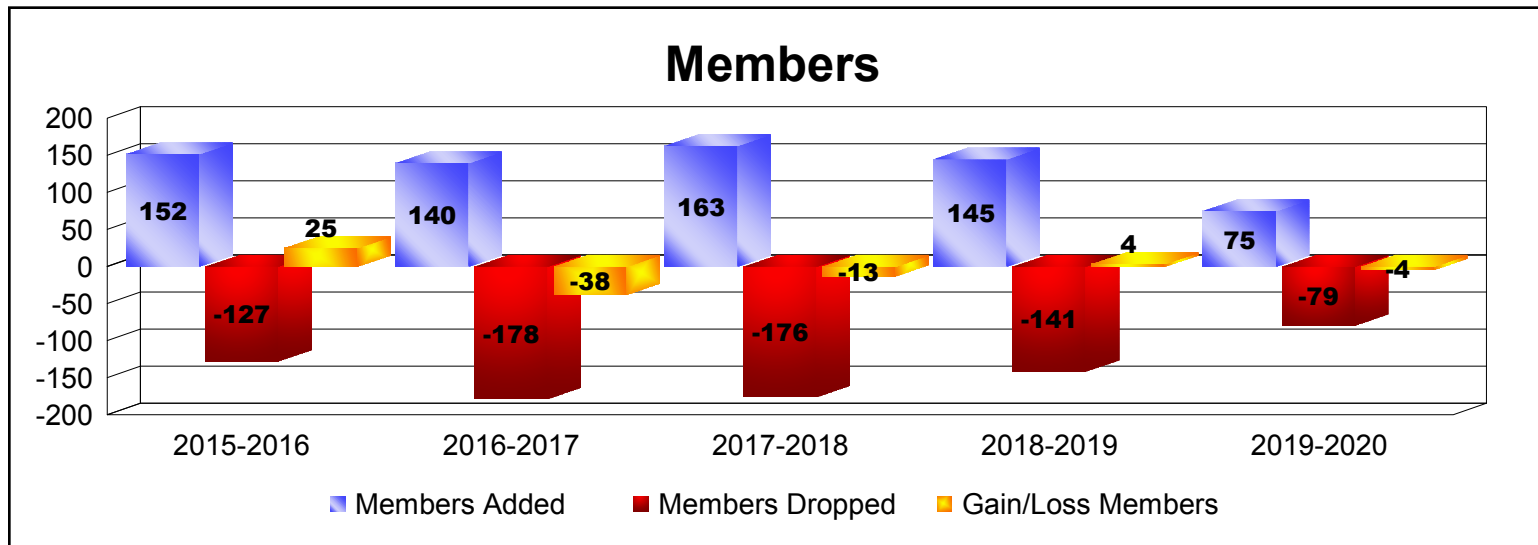

Year	New Clubs	Dropped Clubs	Gain/ Loss Clubs	New Members	Charter Members	Reinstate Members	Transfer Members	Total Member Added	Total Members Dropped	Gain/ Loss Members
2015-2016	0	-2	-2	132	0	19	1	152	-127	25
2016-2017	0	-4	-4	132	1	0	7	140	-178	-38
2017-2018	2	-1	1	109	42	4	8	163	-176	-13
2018-2019	1	-1	0	97	33	7	8	145	-141	4
2019-2020	0	-1	-1	65	6	3	1	75	-79	-4
Average	1	-2	-1	107	16	7	5	135	-140	-5

Year	New Clubs	Dropped Clubs	Gain/ Loss Clubs	New Members	Charter Members	Reinstate Members	Transfer Members	Total Member Added	Total Members Dropped	Gain/ Loss Members
2015-2016	0	0	0	4	0	0	0	4	-2	2
2016-2017	0	0	0	3	0	0	0	3	-10	-7
2017-2018	0	0	0	4	0	0	0	4	-12	-8
2018-2019	0	0	0	8	0	0	0	8	-8	0
2019-2020	0	0	0	4	0	0	0	4	-2	2
Average	0	0	0	5	0	0	0	5	-7	-2